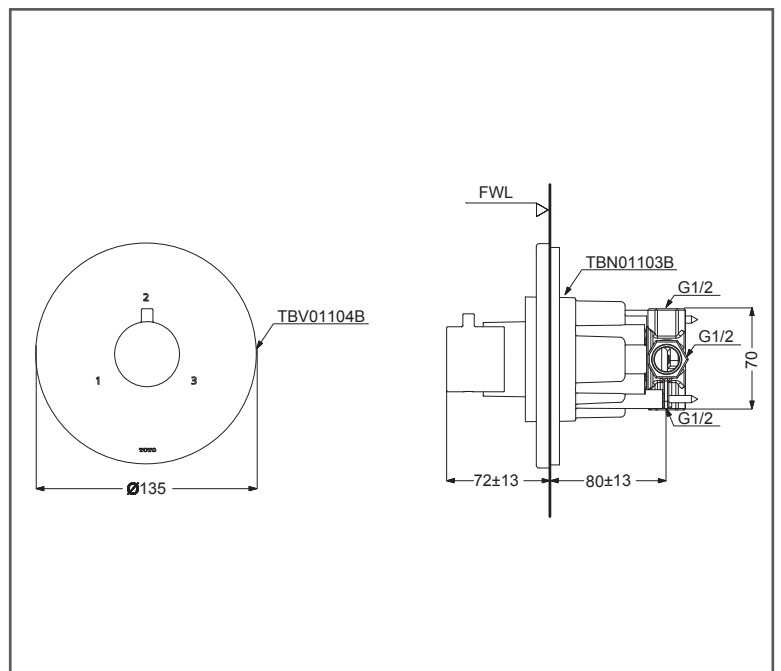

TOTO

SHOWER FITTING

3 Way Diverter

TBV01104B/TBN01103B

FEATURES

- Good design with compact and thin plate

SPECIFICATIONS

- Size : 135W x 85D x 135H mm
- Finish : Chrome
- Water Pressure : 0.25 Mpa ~ 0.75 Mpa

PARTS DESCRIPTION

- TBV01104B : 3 Way Diverter without stop valve (Round)
- TBN01103B : 3 Way Diverter w/o Stop Valve

TBV01104B/TBN01103B

Please consult, TOTO representative for more details.

All rights reserved by TOTO including but not limited to Improve & Change of Product Design, Specs or Availability at any time without prior notice